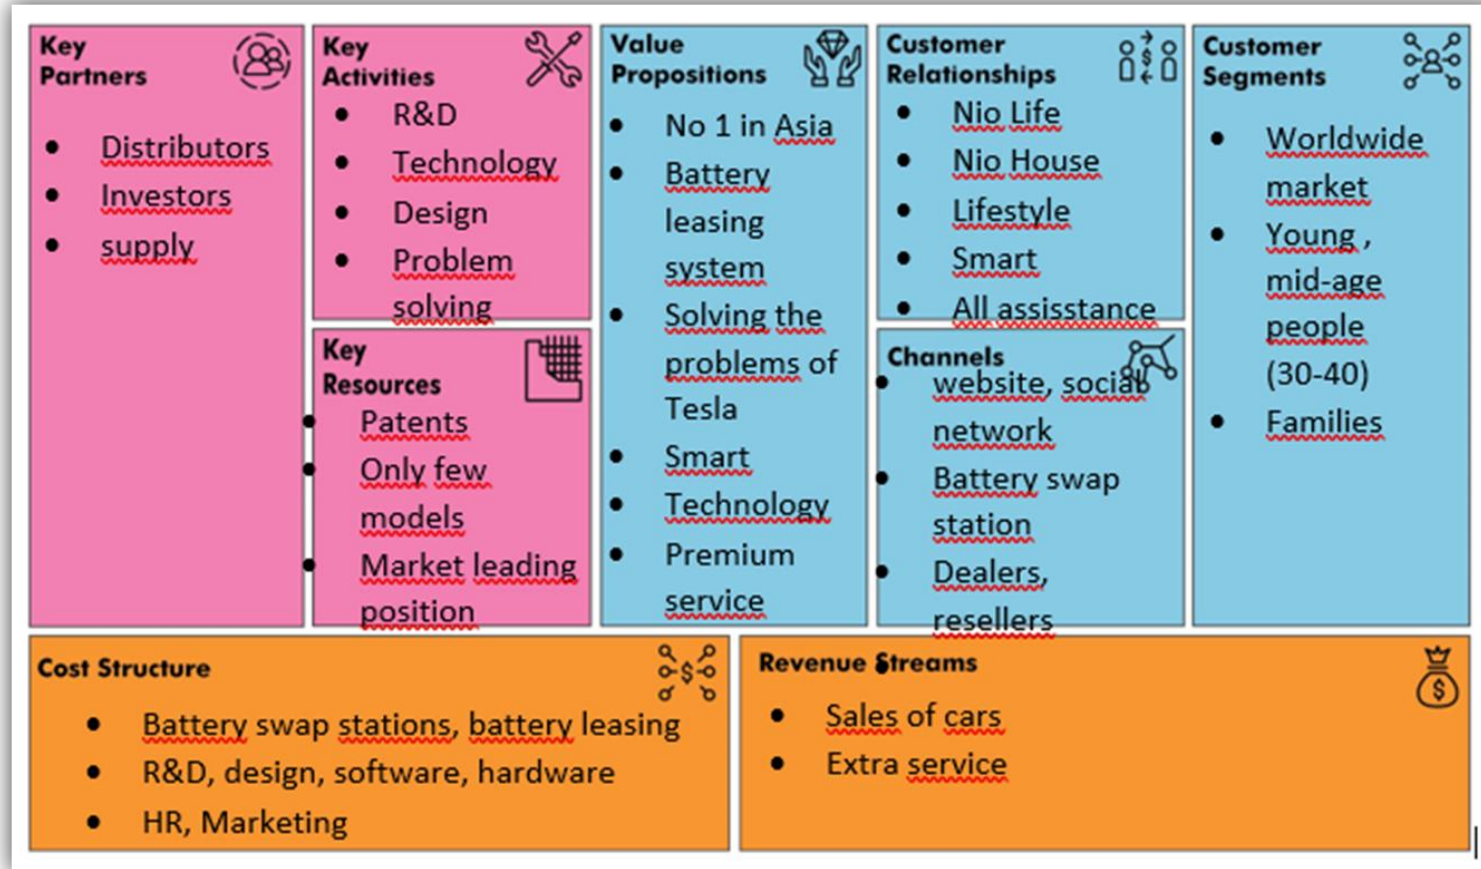

NIO – Canvas