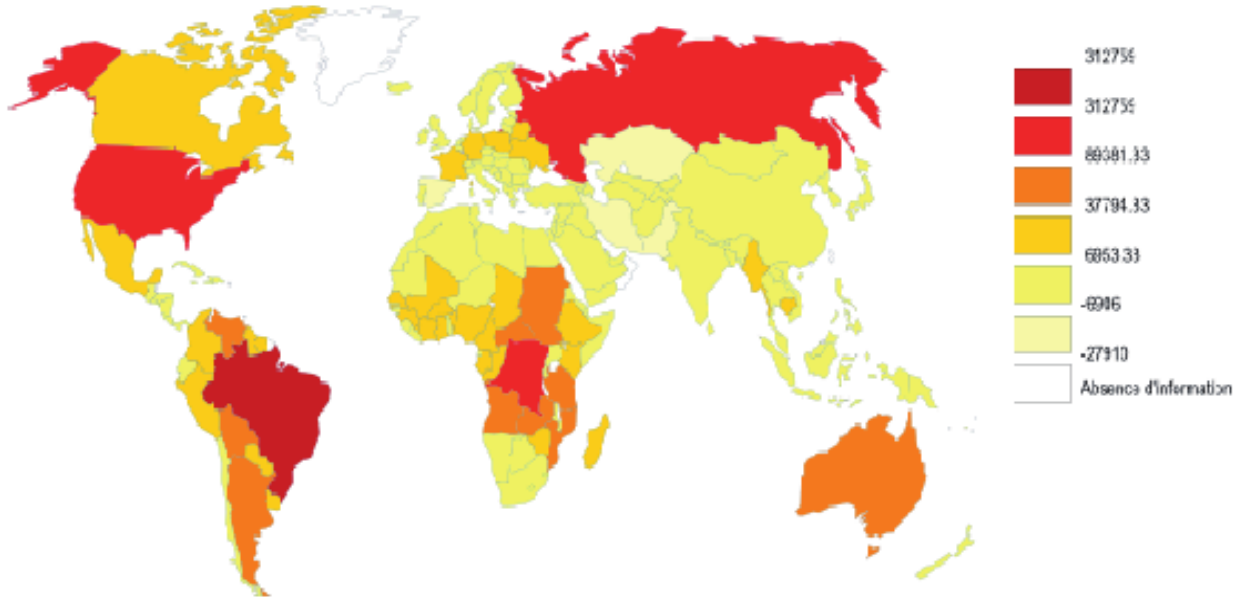

## Undernourishment in the world

The number of hungry people has dropped below 800 million

# NIO – Blue Ocean

Figure 2. Surfaces with agricultural potential (very good, good or average) but not used for agriculture. In thousands of hectares per country. Made by AGTER from 2002 GAEZ / IIASA-FAO data. (map made using Philcarto)