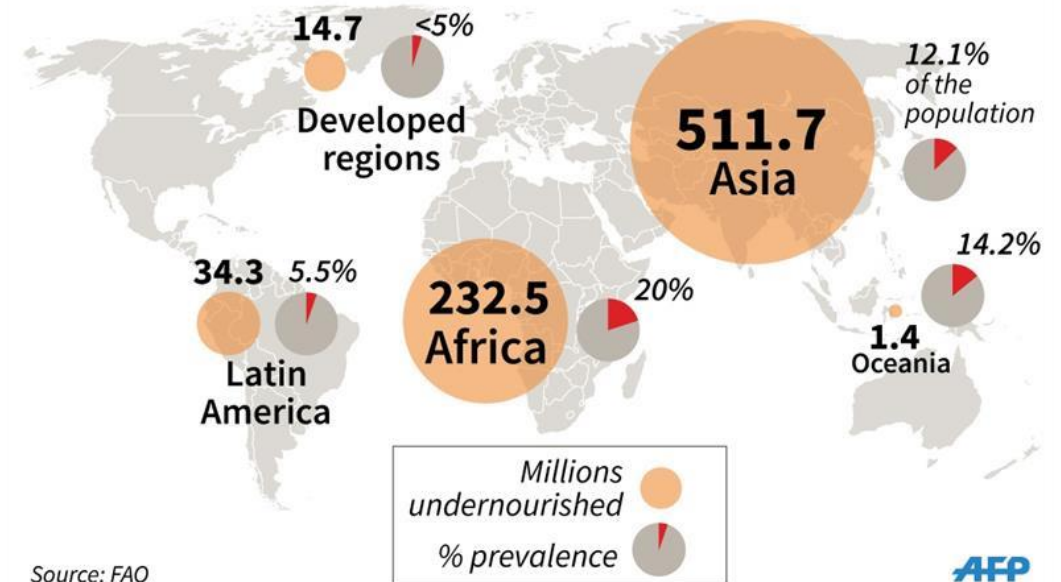

An aerial, top-down view of a city street grid. The streets are dark and form a grid pattern. Tall, multi-story buildings with many windows surround the streets. The overall tone is dark and somewhat desaturated.

# NIO

“Blue Sky Coming”

Founded: 2014

Headquarter: Shanghai, China

Annual revenue: \$2,5B

NIO House, NIO Life, NIO Power,  
NIO Service

# NIO – Blue Ocean

- 11% of the world's population is undernourished (more than 820 million people starving)
- ONLY in Europe 11% of the agricultural land is unused

## Undernourishment in the world

The number of hungry people has dropped below 800 million