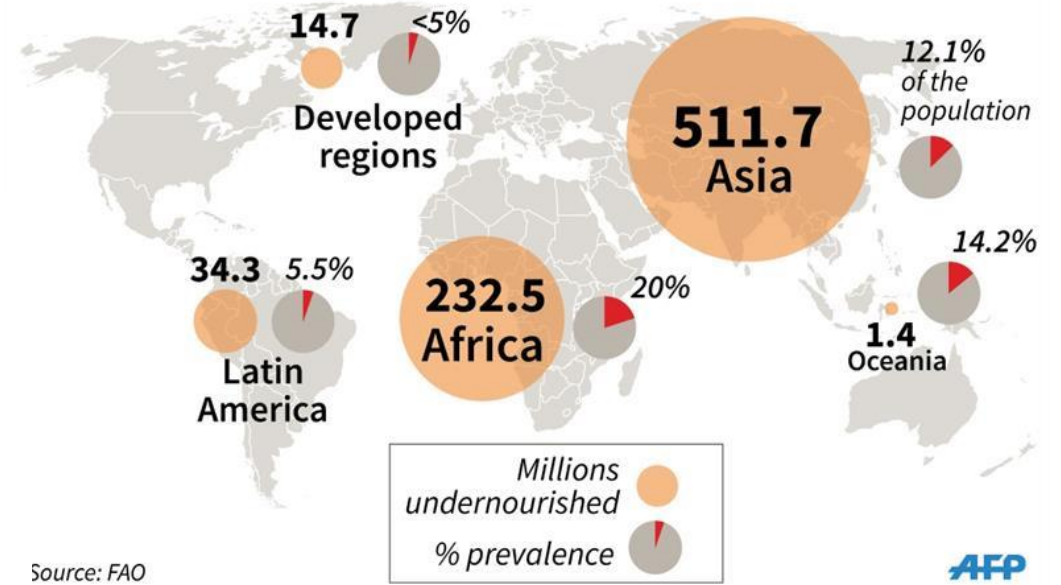

Undernourishment in the world The number of hungry people has dropped below 800 million

Source: FAO

AFP